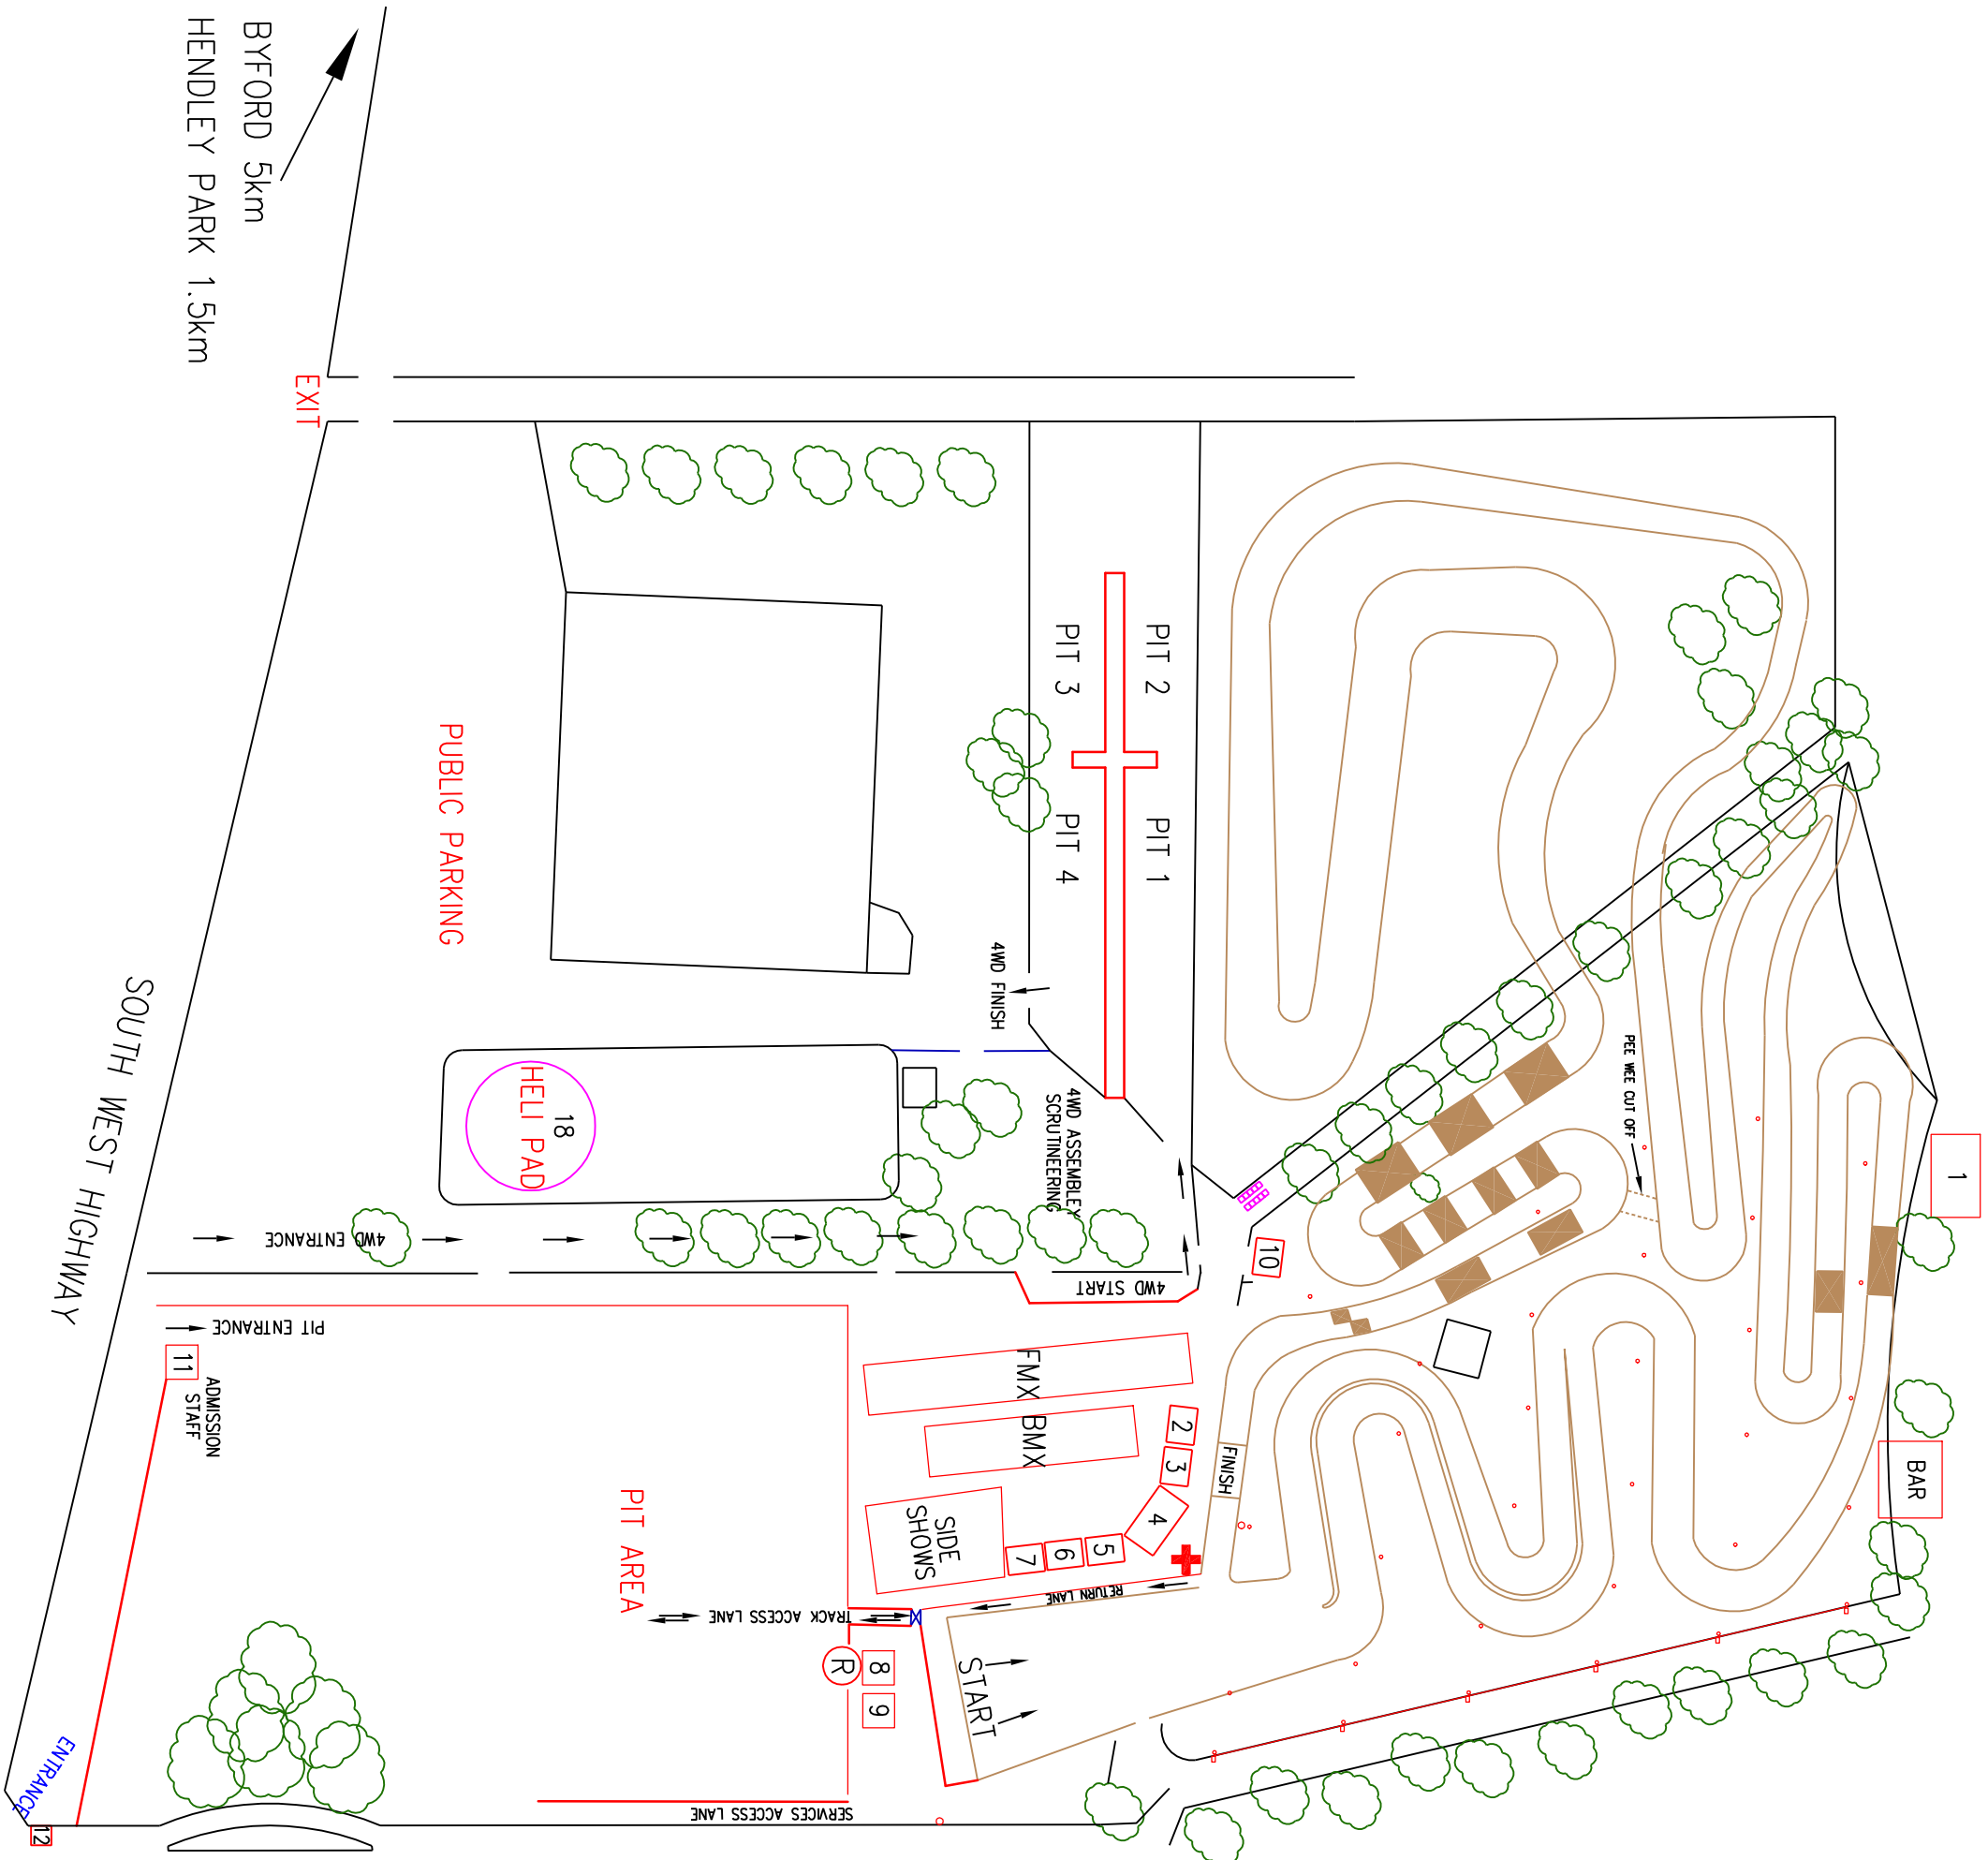

EQUIPRENT
EARTHMOVING EQUIPMENT RENTAL

TUMBULGUM MOTOCROSS 2010

BROUGHT TO YOU BY

- 1: VIP AREA
- 2: REGISTRATION / SCRUTINEERING
- 3: AMBULANCE / FIRST AID
- 4: TOILETS
- 5: JUMPS
- 6: KTM DISPLAY STAND
- 7: WILLE THOMSON.COM
- 8: REGISTRATION
- 9: SCRUTINEERING
- 10: HHH CRANES
- 11:
- 12:

CONTACT

WILLIE THOMSON

WEB SITE
www.tumbulgum.com.au

BYFORD 5km
HENDLEY PARK 1.5km

SOUTH WEST HIGHWAY

WHITBY FALLS 1.0km